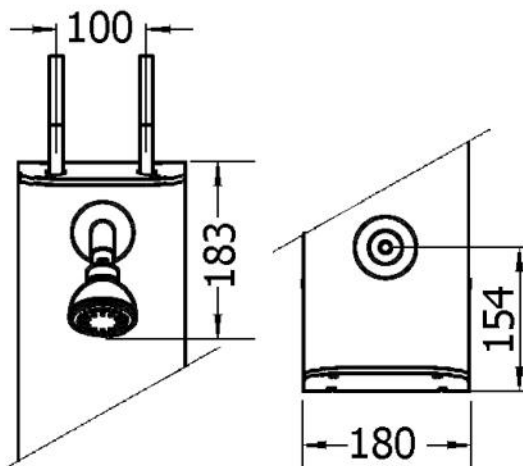

### T306A SHOWER PANEL

HORNE SHOWER PANEL WITH PUSH BUTTON TIMED FLOW CONTROL & SWIVEL SHOWER HEAD

Includes integral TMV3 Scheme Approved HORNE 15 thermostatic mixing valve pre-plumbed within a white (RAL 9010) powder coated aluminium panel with push button timed flow control and easy clean swivel shower head in chromium plated finish.

#### FEATURES & BENEFITS

- Durable powder coated (RAL 9010) panel and robust fittings ensure long lifespan
- Pressure and performance tested pre-plumbed assembly
- Integral TMV3 Scheme Approved Horne 15 thermostatic mixing valve
- Fixed swivel shower head
- Timed flow control for water and energy conservation (approx. duration 45 seconds)
- Integral 8 L/min flow regulator for water and energy conservation
- Highly suitable for retrofit applications
- Fast and easy installation
- Integral low level isolating service valves for ease of maintenance
- Optional Accessory:
  - pipe cover in same profile as panel

The HORNE 15 thermostatic mixing valve is WRAS & TMV3 Scheme Approved.

Certificate No. FM 1224

Dimensions in mm

The T306A shower panel is pre-plumbed with an integral Type 3 and WRAS approved thermostatic mixing valve, which features:

- Low level servicing valves
- Integral fine mesh strainers provide essential protection to the internal mechanism of the valve & ancillary fittings
- Angle pattern inlets enable easy access to the strainers
- Flushing facility to allow water supplies to be flushed clean during commissioning
- Integral check valves prevent cross migration of water supplies