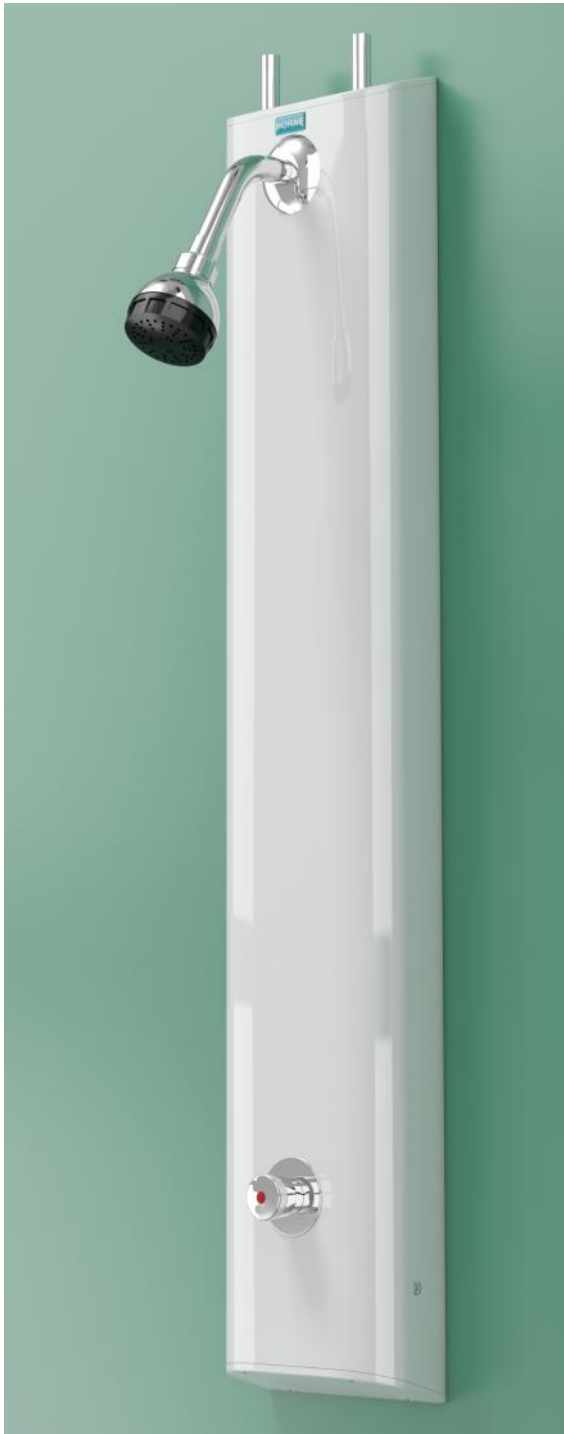

### T306A SHOWER PANEL

HORNE SHOWER PANEL WITH PUSH BUTTON TIMED FLOW CONTROL & SWIVEL SHOWER HEAD

Includes integral TMV3 Scheme Approved HORNE 15 thermostatic mixing valve pre-plumbed within a white (RAL 9010) powder coated aluminium panel with push button timed flow control and easy clean swivel shower head in chromium plated finish.

#### FEATURES & BENEFITS

- Durable powder coated (RAL 9010) panel and robust fittings ensure long lifespan
- Pressure and performance tested pre-plumbed assembly
- Integral TMV3 Scheme Approved Horne 15 thermostatic mixing valve
- Fixed swivel shower head
- Timed flow control for water and energy conservation (approx. duration 45 seconds)
- Integral 8 L/min flow regulator for water and energy conservation
- Highly suitable for retrofit applications
- Fast and easy installation
- Integral low level isolating service valves for ease of maintenance
- Optional Accessory:
  - pipe cover in same profile as panel

The HORNE 15 thermostatic mixing valve is WRAS & TMV3 Scheme Approved.

Certificate No. FM 1224

Dimensions in mm

The T306A shower panel is pre-plumbed with an integral Type 3 and WRAS approved thermostatic mixing valve, which features:

- Low level servicing valves
- Integral fine mesh strainers provide essential protection to the internal mechanism of the valve & ancillary fittings
- Angle pattern inlets enable easy access to the strainers
- Flushing facility to allow water supplies to be flushed clean during commissioning
- Integral check valves prevent cross migration of water supplies