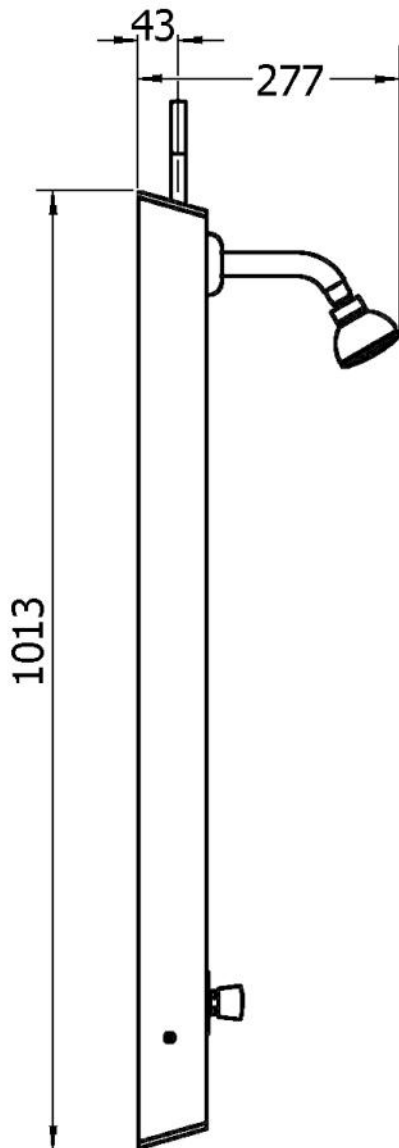

### T306A SHOWER PANEL

HORNE SHOWER PANEL WITH PUSH BUTTON TIMED FLOW CONTROL & SWIVEL SHOWER HEAD

Includes integral TMV3 Scheme Approved HORNE 15 thermostatic mixing valve pre-plumbed within a white (RAL 9010) powder coated aluminium panel with push button timed flow control and easy clean swivel shower head in chromium plated finish.

#### FEATURES & BENEFITS

- Durable powder coated (RAL 9010) panel and robust fittings ensure long lifespan
- Pressure and performance tested pre-plumbed assembly
- Integral TMV3 Scheme Approved Horne 15 thermostatic mixing valve
- Fixed swivel shower head
- Timed flow control for water and energy conservation (approx. duration 45 seconds)
- Integral 8 L/min flow regulator for water and energy conservation
- Highly suitable for retrofit applications
- Fast and easy installation
- Integral low level isolating service valves for ease of maintenance
- Optional Accessory:
  - pipe cover in same profile as panel

The HORNE 15 thermostatic mixing valve is WRAS & TMV3 Scheme Approved.

Certificate No. FM 1224

Dimensions in mm

The T306A shower panel is pre-plumbed with an integral Type 3 and WRAS approved thermostatic mixing valve, which features:

- Low level servicing valves
- Integral fine mesh strainers provide essential protection to the internal mechanism of the valve & ancillary fittings
- Angle pattern inlets enable easy access to the strainers
- Flushing facility to allow water supplies to be flushed clean during commissioning
- Integral check valves prevent cross migration of water supplies