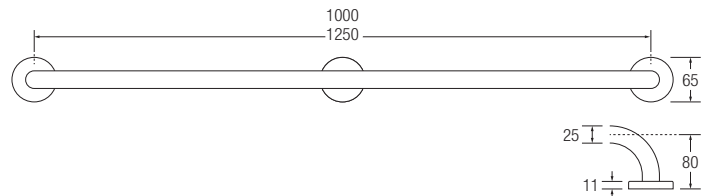

25mm Stainless Steel

Knowle 3 Flange Grab Rails

25mm 3 Flange Grab Rail

Mirror Polish Sateen Polish White RAL Colour

SS	1000mm	11070MP	11070SP	11070WH	11070CO	
SS	1250mm	11075MP	11075SP	11075WH	11075CO	

25mm Stainless Steel

- **Stylish, low profile cover plates.**
- Smaller tube diameter for stylish home bathroom applications.
- Available in mirror polished, sateen polished and polyester coated finishes. Please specify the RAL colour you require when ordering colours.
- Fixing holes to fit size 8 screws. (Fixings not supplied)

+ Ribbed Grip

Knowle 3 Flange Grab Rails can be manufactured with a ribbed grip for extra stability and confidence. **Please add an 'R' to the end of the product code.**