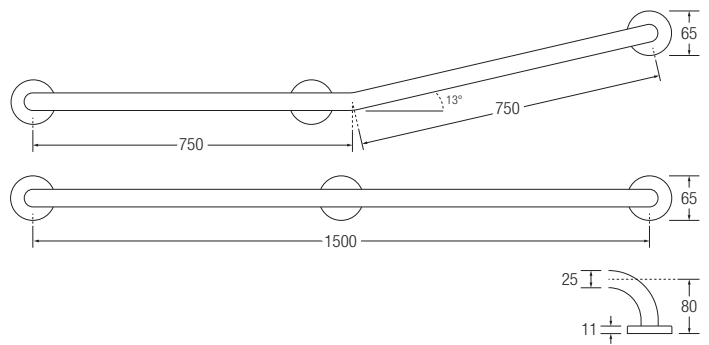

# 25mm Stainless Steel Knowle Bath Rails

Right Hand Cranked Bath Rail

## 25mm Straight Bath Rail

- Mirror Polish
- Sateen Polish
- White
- RAL Colour

SS	1500mm	11080MP	11080SP	11080WH	11080CO
----	--------	---------	---------	---------	---------

25mm Stainless Steel

Left Hand Right Hand

## 25mm Cranked Bath Rail - Left Hand

- Mirror Polish
- Sateen Polish
- White
- RAL Colour

SS	1500mm	11085MP	11085SP	11085WH	11085CO
----	--------	---------	---------	---------	---------

## 25mm Cranked Bath Rail - Right Hand

- Mirror Polish
- Sateen Polish
- White
- RAL Colour

SS	1500mm	11086MP	11086SP	11086WH	11086CO
----	--------	---------	---------	---------	---------

- Cranked for a more natural angle of grip.
- Stylish, low profile cover plates.
- Smaller tube diameter for stylish home bathroom applications.
- Available in mirror polished, sateen polished and polyester coated finishes. Please specify the RAL colour you require when ordering colours.
- Fixing holes to fit size 8 screws. (Fixings not supplied)