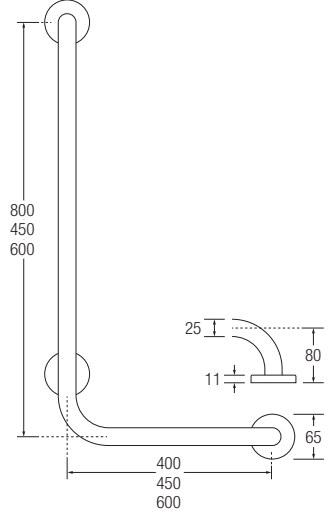

25mm Stainless Steel Knowle L Shaped Rails

Right Hand
L Shaped Rail
450mm x 450mm

Left Hand
L Shaped Rails

25mm	Stainless Steel
Left Hand	Right Hand

25mm L Shaped Rail - Left Hand

- Mirror Polish
- Sateen Polish
- White
- RAL Colour

SS	400mm x 800mm	11050MP	11050SP	11050WH	11050CO	
SS	450mm x 450mm	11051MP	11051SP	11051WH	11051CO	
SS	600mm x 600mm	11052MP	11052SP	11052WH	11052CO	

25mm L Shaped Rail - Right Hand

- Mirror Polish
- Sateen Polish
- White
- RAL Colour

SS	400mm x 800mm	11060MP	11060SP	11060WP	11060CO	
SS	450mm x 450mm	11061MP	11061SP	11061WP	11061CO	
SS	600mm x 600mm	11062MP	11062SP	11062WP	11062CO	

- Single product solution for assistance in both horizontal and vertical planes.
- Stylish, low profile cover plates.
- Smaller tube diameter for stylish home bathroom applications.
- Available in mirror polished, sateen polished and polyester coated finishes. Please specify the RAL colour you require when ordering colours.
- Fixing holes to fit size 8 screws. (Fixings not supplied)

+ Ribbed Grip

Knowle L Shaped Rails can be manufactured with a ribbed grip for extra stability and confidence. Please add an 'R' to the end of the product code.