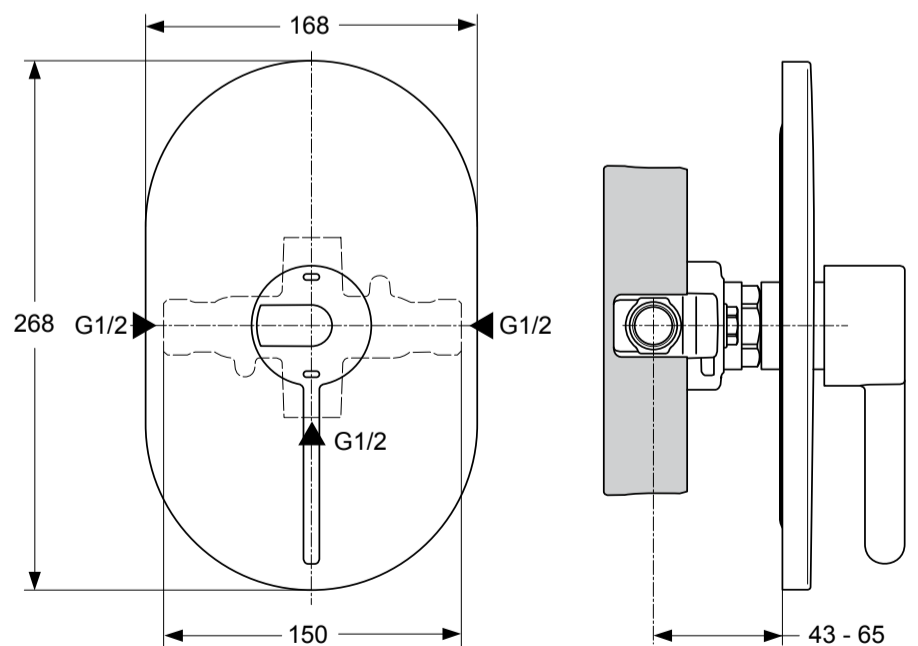

Armitage Shanks
The Bathroom Works
National Avenue
Kingston-upon-Hull
HU5 4HS
England