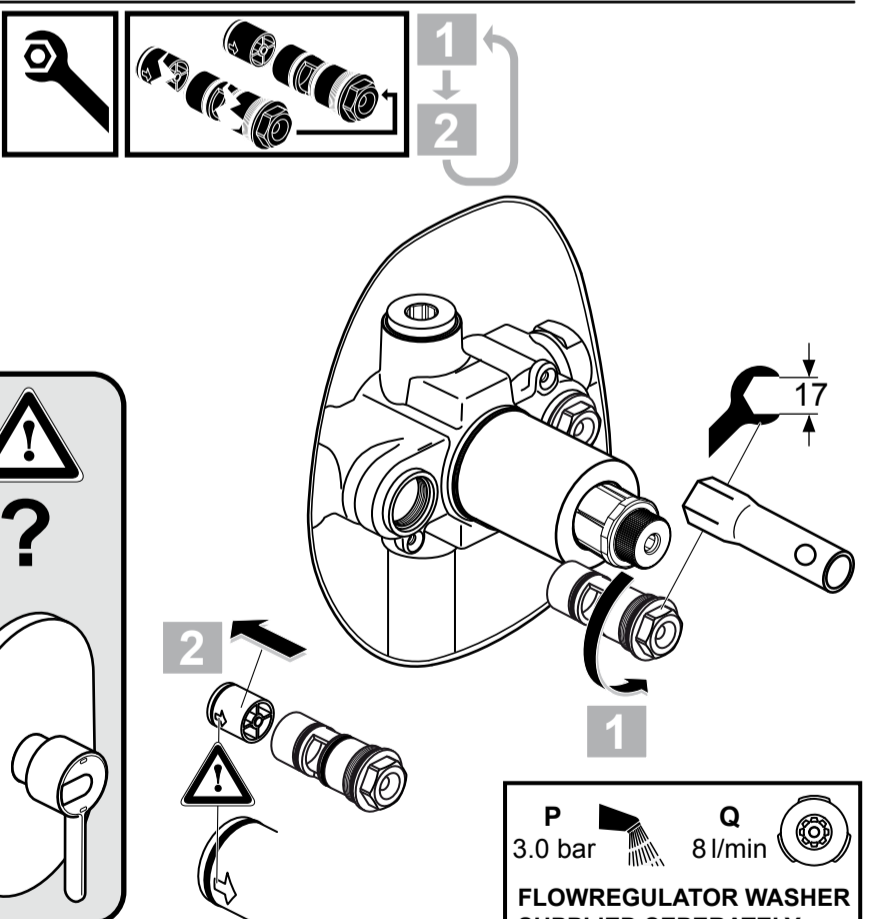

CONTOUR 21
 A 4129 ..

*Armitage
 Shanks*

0310 / A 865 724
 (+ A 865 708)
 Made in Germany

Armitage Shanks
 The Bathroom Works
 National Avenue
 Kingston-upon-Hull
 HU5 4HS
 England

P 3.0 bar **Q** 8 l/min

FLOWREGULATOR WASHER SUPPLIED SEPARATELY

P	bar	MIN. 0,5	MAX. 5	Q (3.0 bar)
T	°C	MAX. 80	65 40	
				l/min
				23