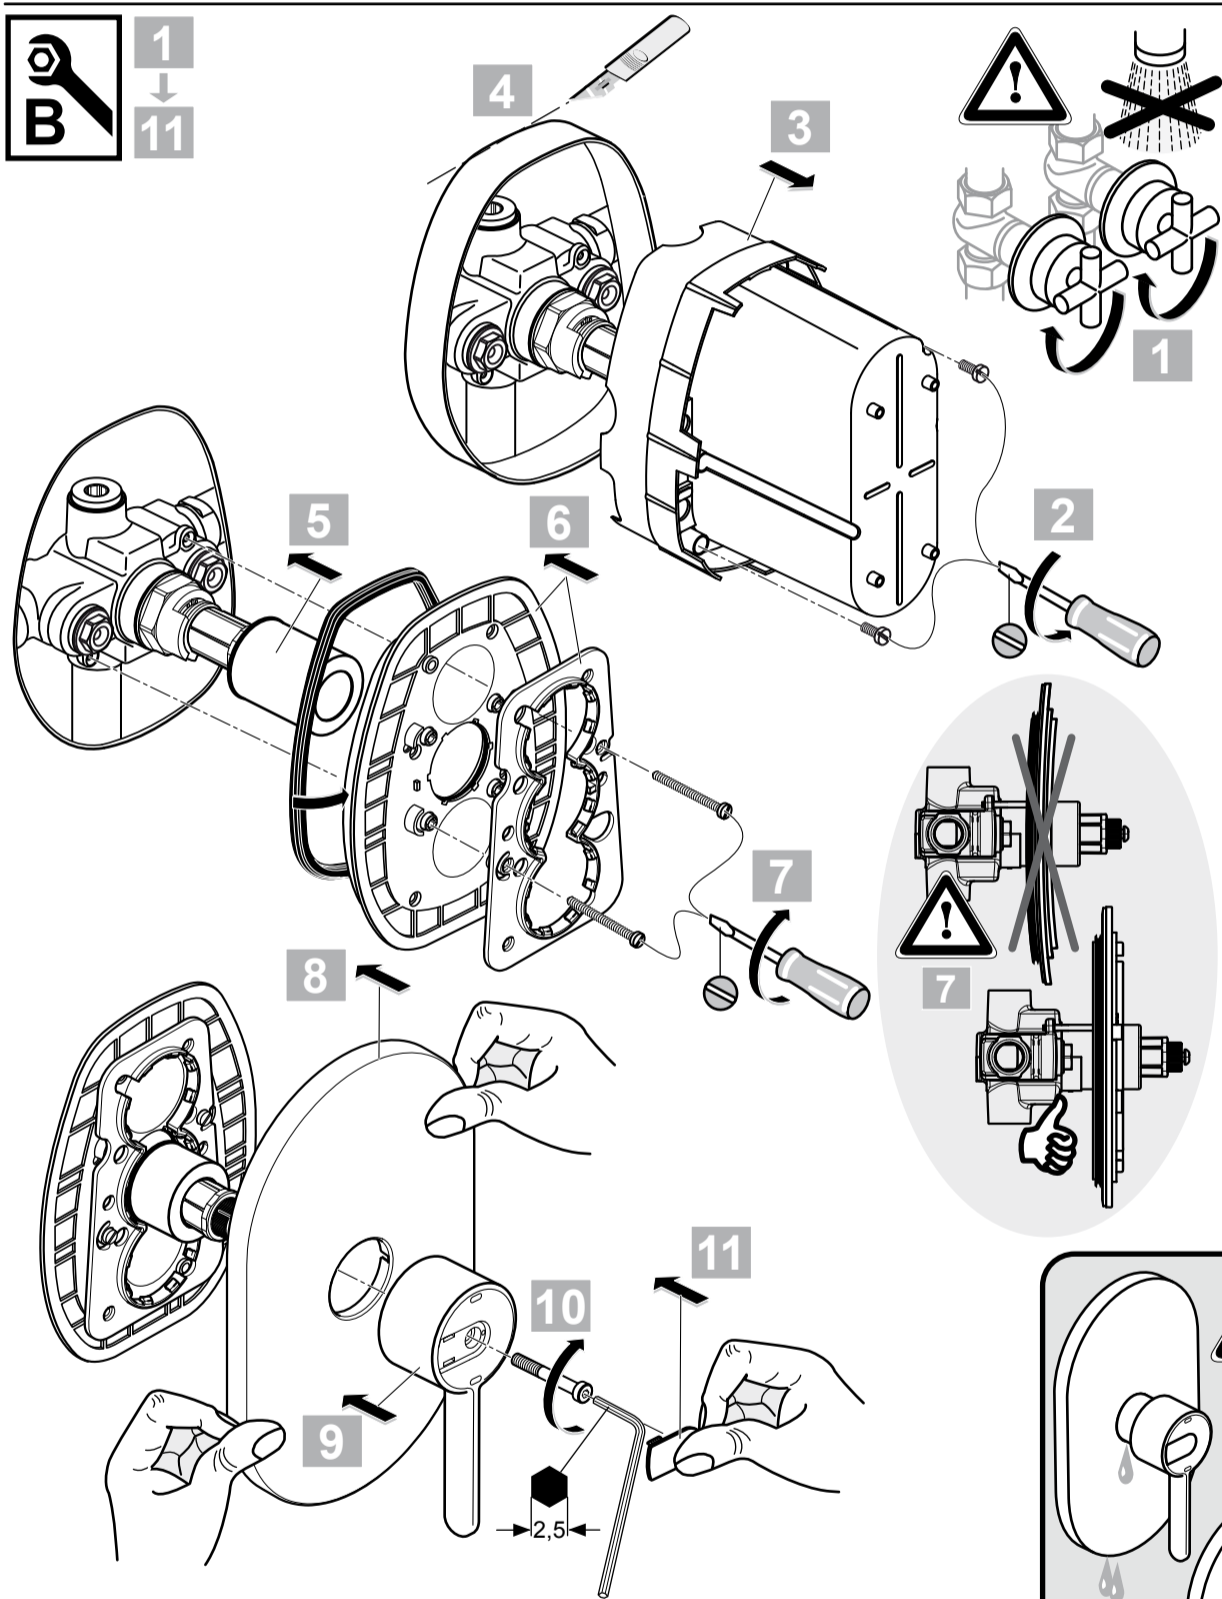

CONTOUR 21
 A 4129 ..

*Armitage
 Shanks*

0310 / A 865 724
 (+ A 865 708)
 Made in Germany

Armitage Shanks
 The Bathroom Works
 National Avenue
 Kingston-upon-Hull
 HU5 4HS
 England

P 3.0 bar **Q** 8 l/min

FLOWREGULATOR WASHER SUPPLIED SEPARATELY

P	bar	MIN. 0,5	MAX. 5	Q (3.0 bar)
T	°C	MAX. 80	65 40	
				l/min
				23