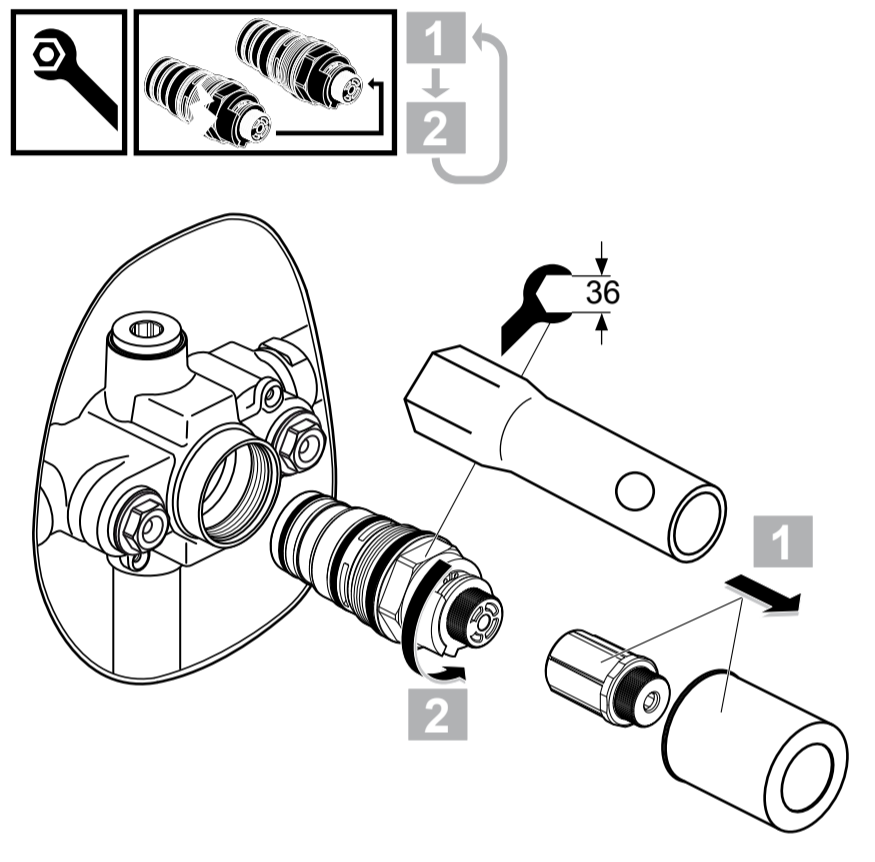

CONTOUR 21
 A 4129 ..

*Armitage
 Shanks*

0310 / A 865 724
 (+ A 865 708)
 Made in Germany

Armitage Shanks
 The Bathroom Works
 National Avenue
 Kingston-upon-Hull
 HU5 4HS
 England

P 3.0 bar **Q** 8 l/min

FLOWREGULATOR WASHER SUPPLIED SEPARATELY

P	bar	MIN. 0,5	MAX. 5	Q (3.0 bar)
T	°C	MAX. 80	65 40	
				l/min
				23