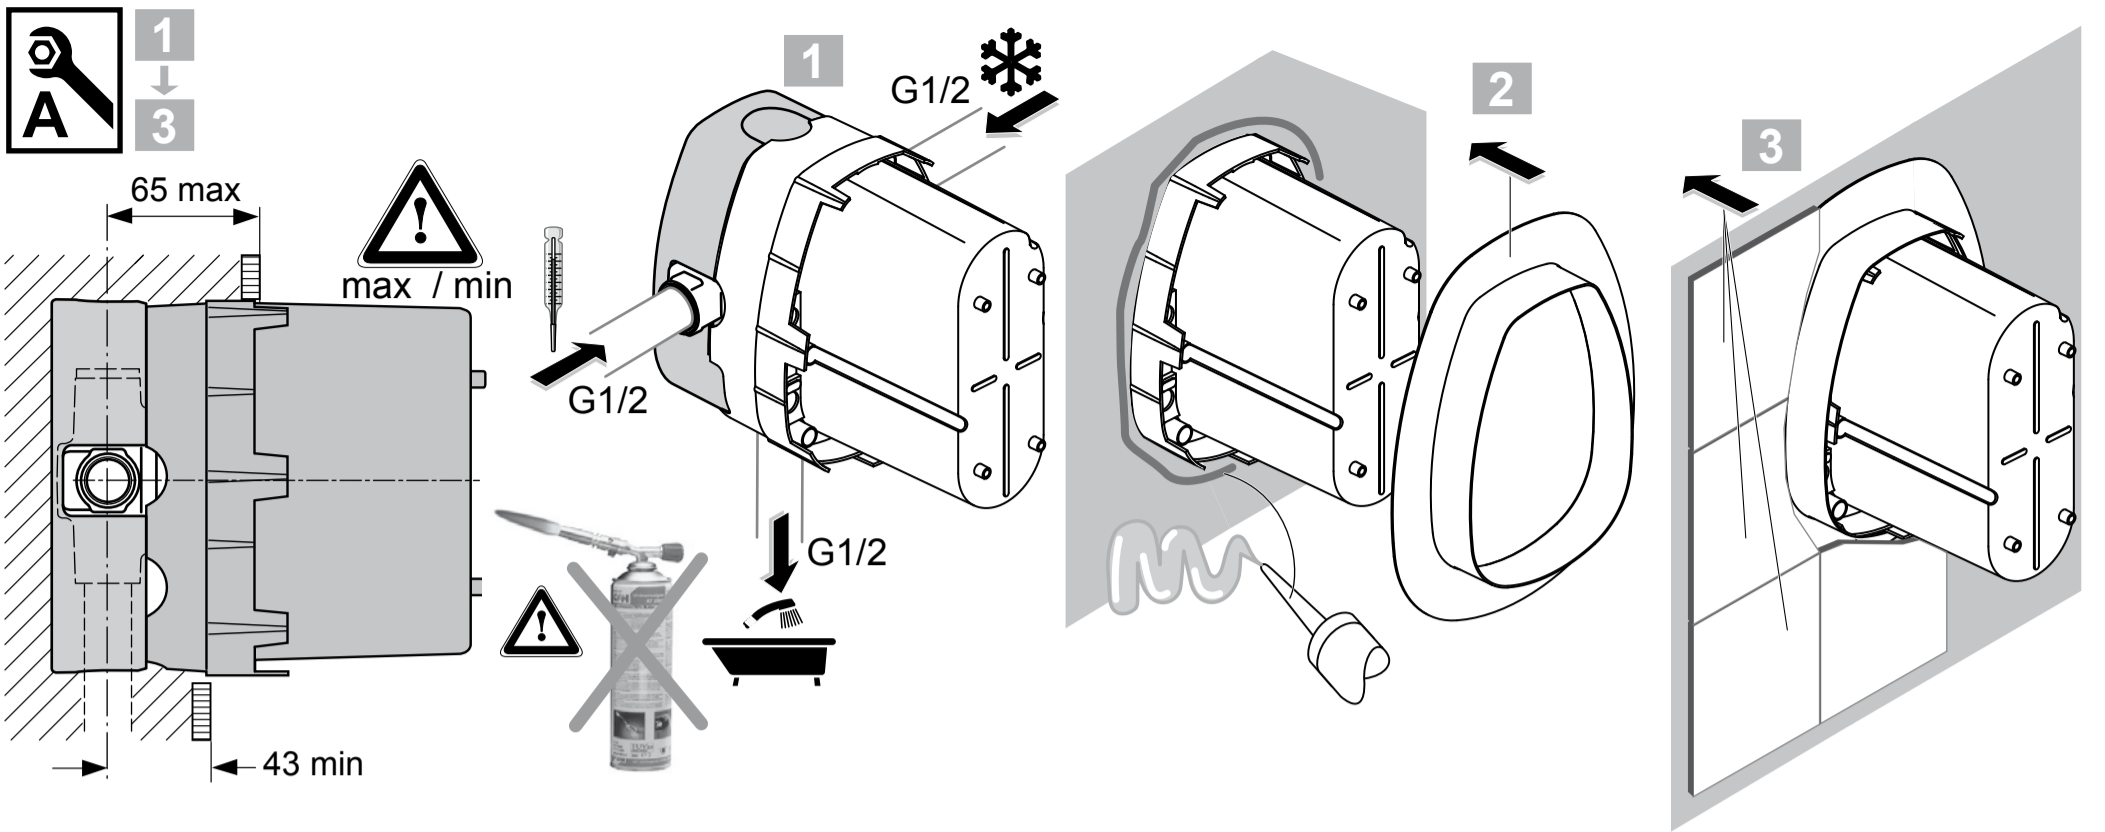

P 3.0 bar **Q** 8 l/min

FLOWREGULATOR WASHER SUPPLIED SEPARATELY