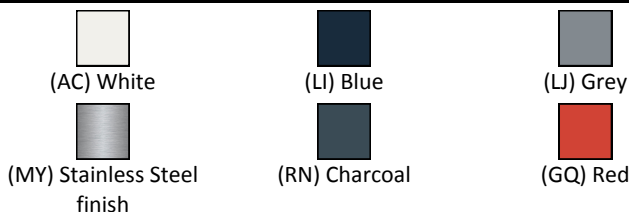

ILLUSTRATED PRODUCT DETAILS

Weights

S0685 69.65 KG

Materials

S0685 Mixed Material

Finishes

S0685  White (AC)

Capacity

S0685 6.0 litres

Flow rates

S0685 4 Litres per minute @ 3 bar pressure

FINISH OPTIONS

Standards

Vitreous china to BS 3402

BS 8300 compliant

Special Notes