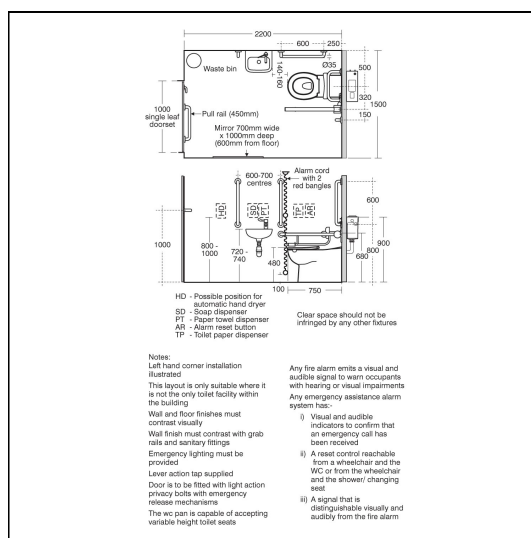

Doc M Contour 21+ Back To Wall Pack LH

ILLUSTRATED

S0685 Doc M Contour 21+ back to wall left hand corner pack, rimless WC pan, water saving delay fill Conceala cistern with spatula lever, grab rails, hinged support rail with toilet roll holder, seat no cover with retaining buffers, copper tails on TMV3 mixer tap

ILLUSTRATED PRODUCT DETAILS

Weights

S0685 69.65 KG

Materials

S0685 Mixed Material

Finishes

S0685  White (AC)

Capacity

S0685 6.0 litres

Flow rates

S0685 4 Litres per minute @ 3 bar pressure

FINISH OPTIONS

Standards

Vitreous china to BS 3402

BS 8300 compliant

Special Notes

Doc M packs are available both right and left hand corner arrangement, illustrated is left hand arrangement. Supplied with layout drawings, detailing the fixing positions necessary for Doc M compliance. Pan incorporates full outlet pipe that extends beyond the pan to allow for easier installation and inspection of pipe seal once installed