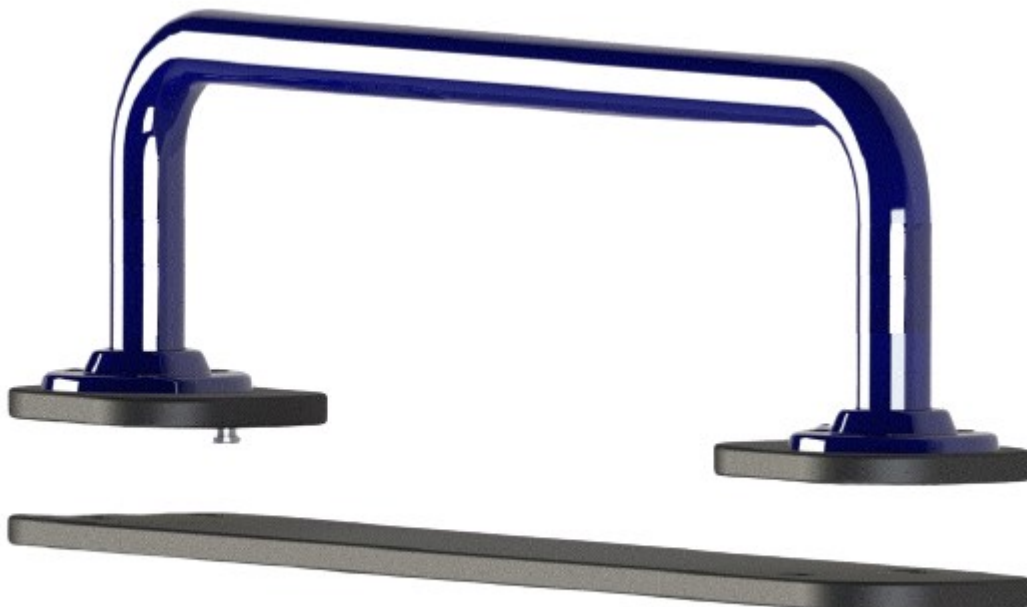

## Technical Information

Product Code:

Product Info:

**Removable Backrest Rail**

**Removable backrest rail  
In powder coat or  
Stainless steel**

## Removable Backrest Rail

**Technical Details on Reverse of Page**

## Technical Information:

Available in 3 depths:

240mm

200mm

150mm

Available in following colours as standard:

RAL 9016 White

RAL 5011 Blue

## Backrest Cushion

Cushions are clipped onto the backrest rail using spring clips .

We can arrange permanent fixing if required

Standard and Water Resistant cushion available.

- Available in White or Blue RAL 5011.
- Standard: 285mm x 145mm x 40mm.
- Water Resistant: 285mm x 145mm x 45mm.