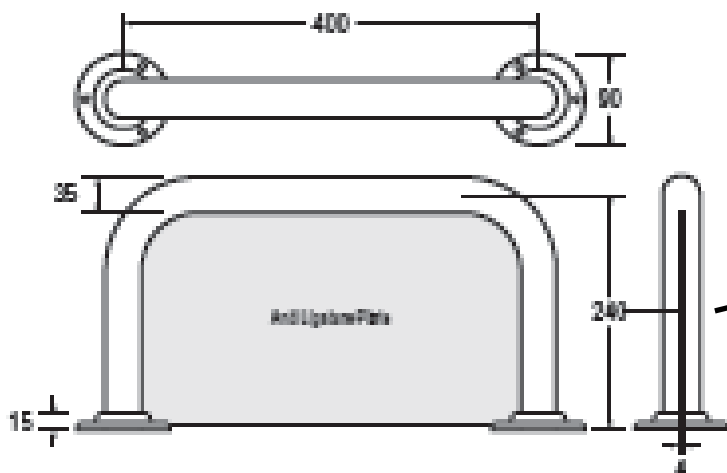

## Removable Backrest Rail

**Technical Details on Reverse of Page**

## Technical Information:

Available in 3 depths:

240mm

200mm

150mm

Available in following colours as standard:

RAL 9016 White

RAL 5011 Blue