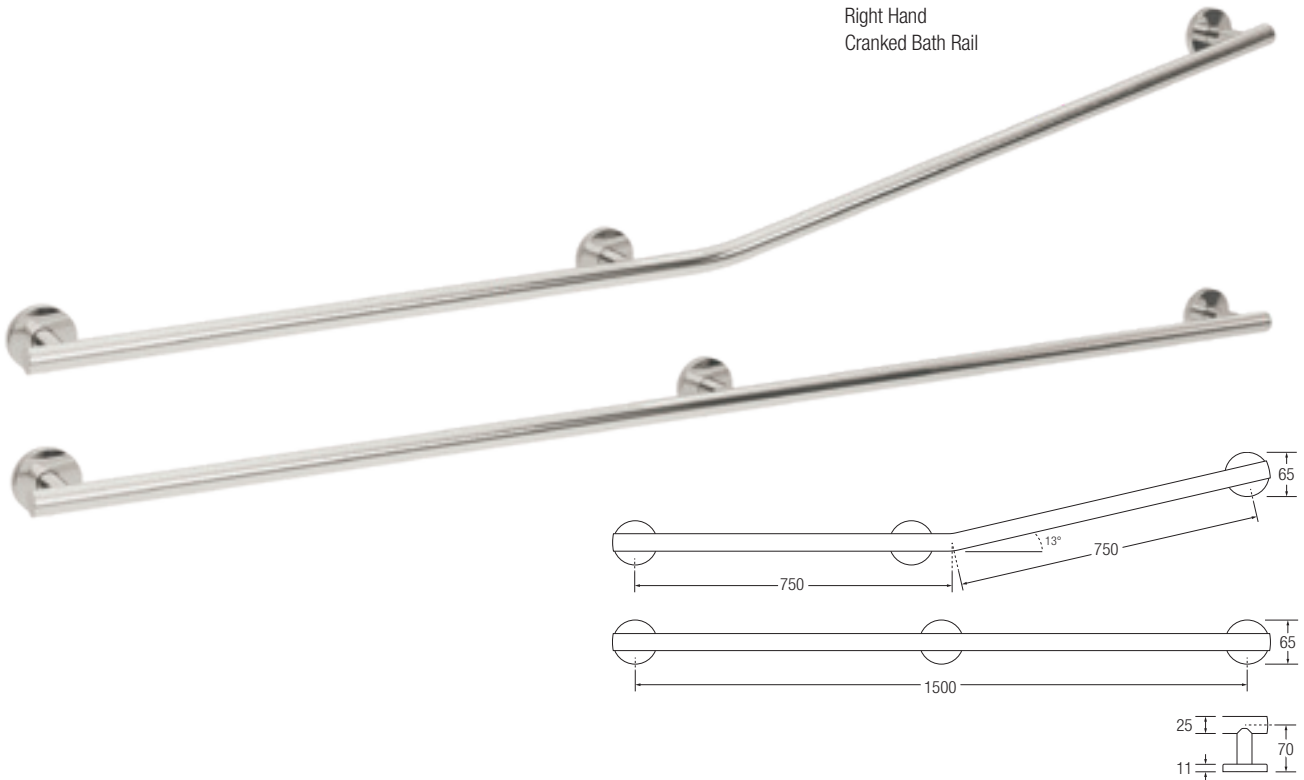

# 25mm Stainless Steel Yardley Bath Rails

Right Hand  
Cranked Bath Rail

## 25mm Straight Bath Rail

	Mirror Polish	Sateen Polish	White	RAL Colour	
SS	1500mm	17080MP	17080SP	17080WH	17080CO

## 25mm Cranked Bath Rail - Left Hand

	Mirror Polish	Sateen Polish	White	RAL Colour	
SS	1500mm	17085MP	17085SP	17085WH	17085CO

## 25mm Cranked Bath Rail - Right Hand

	Mirror Polish	Sateen Polish	White	RAL Colour	
SS	1500mm	17086MP	17086SP	17086WH	17086CO

25mm	Stainless Steel
Left Hand	Right Hand

- Cranked for a more natural angle of grip.
- Minimum projection distance from the wall for when space is at a premium.
- Stylish, low profile cover plates.
- Smaller tube diameter for stylish home bathroom applications.
- Perfectly shaped machined support legs.
- Available in mirror polished, sateen polished and polyester coated finishes. Please specify the RAL colour you require when ordering colours.
- Fixing holes to fit size 8 screws. (Fixings not supplied)