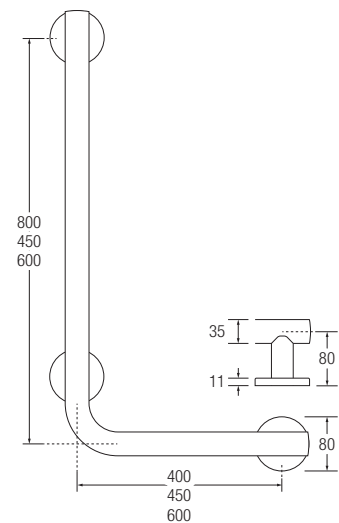

35mm Stainless Steel

Yardley L Shaped Rails

35mm Stainless Steel

Left Hand Right Hand

35mm L Shaped Rail - Left Hand

Mirror Polish
 Sateen Polish
 White
 RAL Colour

SS	400mm x 800mm	19050MP	19050SP	19050WH	19050CO	
SS	450mm x 450mm	19051MP	19051SP	19051WH	19051CO	
SS	600mm x 600mm	19052MP	19052SP	19052WH	19052CO	

35mm L Shaped Rail - Right Hand

Mirror Polish
 Sateen Polish
 White
 RAL Colour

SS	400mm x 800mm	19060MP	19060SP	19060WH	19060CO	
SS	450mm x 450mm	19061MP	19061SP	19061WH	19061CO	
SS	600mm x 600mm	19062MP	19062SP	19062WH	19062CO	

- Single product solution for assistance in both horizontal and vertical planes.
- Minimum projection distance from the wall for when space is at a premium.
- Stylish, low profile cover plates.
- Perfectly shaped machined support legs.
- Available in mirror polished, sateen polished and polyester coated finishes. Please specify the RAL colour you require when ordering colours.
- Fixing holes to fit size 8 screws. (Fixings not supplied)